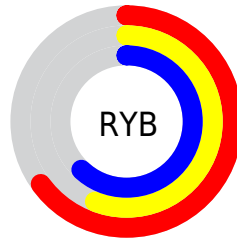

- Red (65%)
- Yellow (56%)
- Blue (62%)