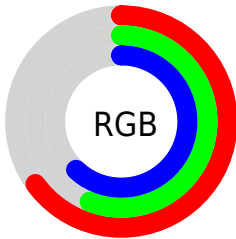

Distribution

- Red (65%)
- Green (56%)
- Blue (62%)