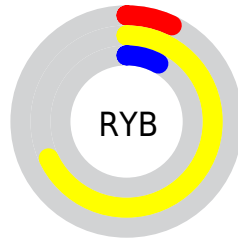

Details

The XYZ color **31.6303, 38.4769, 6.3319** is a dark color, and the websafe version is hex **999900**. A complement of this color would be **8.0694, 3.6099, 39.8091**, and the grayscale version is **31.1791, 32.8028, 35.7223**.

A 20% lighter version of the original color is **61.6567, 72.7849, 19.1867**, and **13.6474, 17.1855, 2.5978** is the 20% darker color. If you saturate the color by 10%, you get **31.4534, 38.3992, 5.7744**, and if you desaturate by 10%, it is **31.9025, 38.5956, 7.3826**.

Distribution

Red (67%)

Green (68%)

Blue (7%)

Red (7%)

Yellow (68%)

Blue (8%)

Cyan (2%)