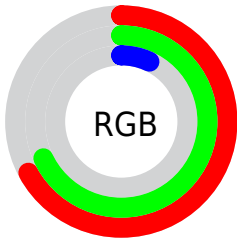

Distribution

Red (67%)

Green (68%)

Blue (7%)