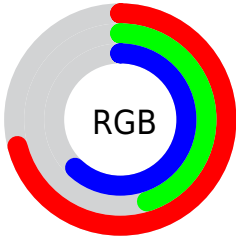

Distribution

- Red (71%)
- Green (45%)
- Blue (62%)