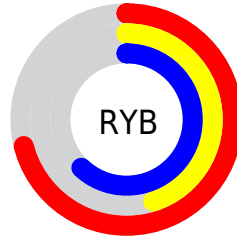

- Red (71%)
- Yellow (45%)
- Blue (62%)