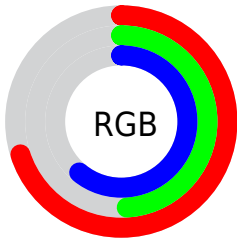

Distribution

- Red (70%)
- Green (49%)
- Blue (61%)