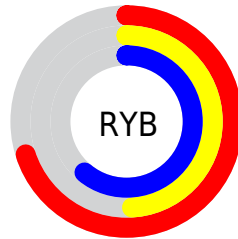

- Red (70%)
- Yellow (49%)
- Blue (61%)