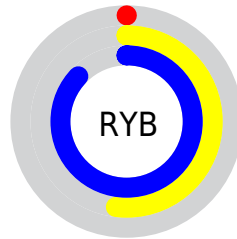

- Red (0%)
- Yellow (52%)
- Blue (87%)