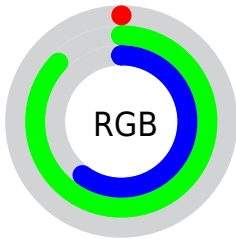

Distribution

- Red (0%)
- Green (87%)
- Blue (60%)