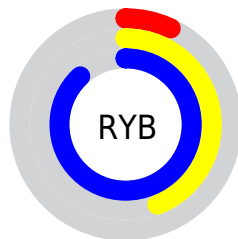

- Red (7%)
- Yellow (44%)
- Blue (88%)