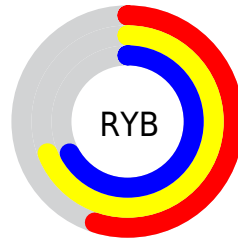

# Details

The XYZ color **31.7407, 38.5731, 30.5834** is a light color, and the websafe version is hex **99CC99**. A complement of this color would be **33.6949, 30.3984, 44.6509**, and the grayscale version is **34.4138, 36.2060, 39.4283**.

A 20% lighter version of the original color is **61.8667, 73.1890, 61.9051**, and **13.4211, 17.0369, 12.2540** is the 20% darker color. If you saturate the color by 10%, you get **28.0807, 36.8249, 24.2035**, and if you desaturate by 10%, it is **35.9570, 40.5867, 38.0623**.

# Distribution

Red (57%)

Green (69%)

Blue (55%)

Red (55%)

Yellow (69%)

Blue (67%)

Cyan (17%)