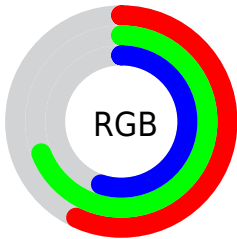

Distribution

Red (57%)

Green (69%)

Blue (55%)