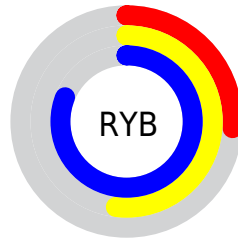

- Red (26%)
- Yellow (52%)
- Blue (81%)