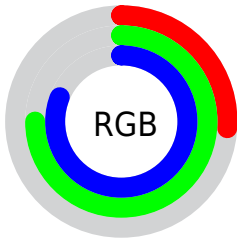

Distribution

- Red (26%)
- Green (75%)
- Blue (81%)