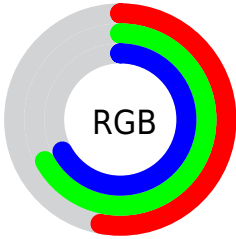

Distribution

Red (53%)

Green (67%)

Blue (67%)