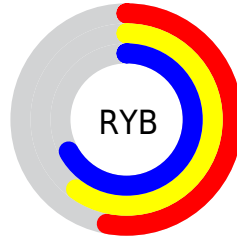

Details

The XYZ color **31.8103, 37.1790, 43.5299** is a light color, and the websafe version is hex **669999**. A complement of this color would be **29.9038, 27.7645, 27.0771**, and the grayscale version is **33.4559, 35.1983, 38.3309**.

A 20% lighter version of the original color is **61.7732, 70.6478, 81.6148**, and **13.5230, 16.3865, 19.5897** is the 20% darker color. If you saturate the color by 10%, you get **29.2323, 35.8561, 43.1754**, and if you desaturate by 10%, it is **34.8326, 38.7328, 43.9077**.

Distribution

Red (53%)

Green (67%)

Blue (67%)

Red (53%)

Yellow (60%)

Blue (67%)

Cyan (21%)