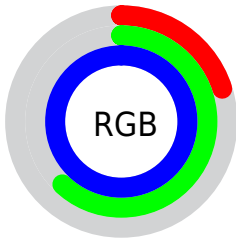

Distribution

- Red (20%)
- Green (62%)
- Blue (100%)