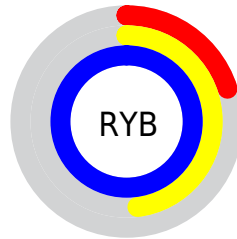

- Red (20%)
- Yellow (48%)
- Blue (100%)