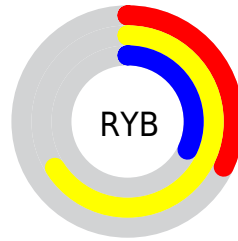

Details

The XYZ color **31.8216, 37.2948, 13.3060** is a dark color, and the websafe version is hex **999933**. A complement of this color would be **13.5847, 10.5441, 38.8575**, and the grayscale version is **32.9647, 34.6814, 37.7680**.

A 20% lighter version of the original color is **61.9406, 71.0123, 32.6324**, and **13.5351, 16.3937, 3.6792** is the 20% darker color. If you saturate the color by 10%, you get **31.2245, 37.0526, 10.3719**, and if you desaturate by 10%, it is **32.5783, 37.6036, 17.0724**.

Distribution

Red (66%)

Green (66%)

Blue (32%)

Red (32%)

Yellow (66%)

Blue (32%)

Cyan (1%)