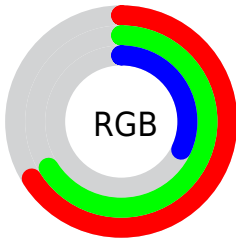

Distribution

Red (66%)

Green (66%)

Blue (32%)