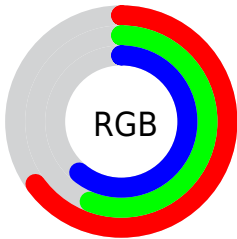

Distribution

- Red (65%)
- Green (56%)
- Blue (61%)