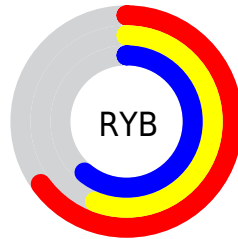

- Red (65%)
- Yellow (56%)
- Blue (61%)