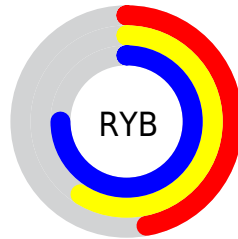

- Red (47%)
- Yellow (59%)
- Blue (75%)