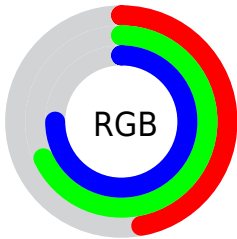

Distribution

- Red (47%)
- Green (68%)
- Blue (75%)