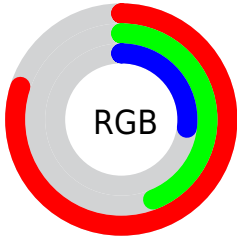

Distribution

- Red (80%)
- Green (44%)
- Blue (27%)