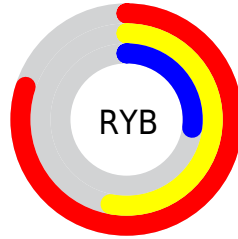

- Red (80%)
- Yellow (53%)
- Blue (27%)