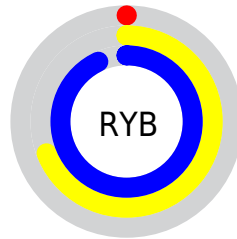

- Red (0%)
- Yellow (69%)
- Blue (93%)