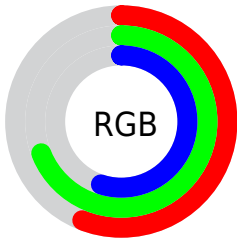

Distribution

Red (56%)

Green (69%)

Blue (55%)