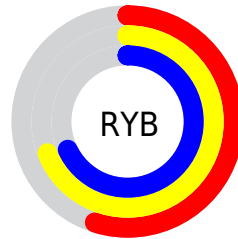

Details

The XYZ color **31.8347, 38.9030, 31.0305** is a light color, and the websafe version is hex **99CC99**. A complement of this color would be **34.5964, 31.0696, 45.2498**, and the grayscale version is **34.6016, 36.4036, 39.6435**.

A 20% lighter version of the original color is **61.9956, 73.6591, 62.5799**, and **13.4855, 17.2484, 12.5160** is the 20% darker color. If you saturate the color by 10%, you get **28.0149, 37.0744, 24.5504**, and if you desaturate by 10%, it is **36.2654, 41.0247, 38.6273**.

Distribution

Red (56%)

Green (69%)

Blue (55%)

Red (55%)

Yellow (69%)

Blue (68%)

Cyan (18%)

Magenta (0%)

Yellow (20%)

Black (31%)

Cyan (44%)

Magenta (31%)

Yellow (45%)

Brightness & Saturation Gradients

These gradients show how the XYZ color 31.8347, 38.9030, 31.0305 changes by changing the brightness by 10 percent. The first figure shows a shift by +10% for each color and the second figure -10%.