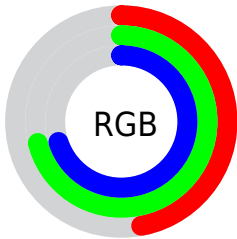

Distribution

- Red (47%)
- Green (71%)
- Blue (70%)