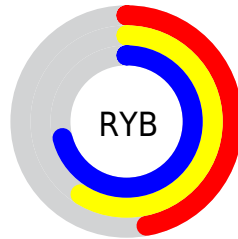

- Red (47%)
- Yellow (59%)
- Blue (71%)