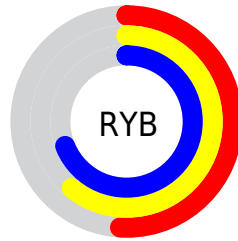

- Red (51%)
- Yellow (61%)
- Blue (69%)