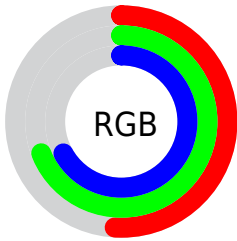

Distribution

- Red (51%)
- Green (69%)
- Blue (67%)