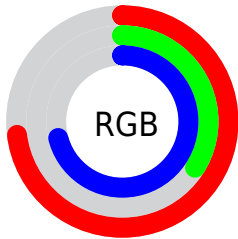

Distribution

Red (73%)

Green (34%)

Blue (71%)