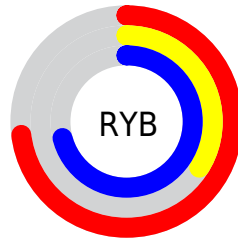

Details

The XYZ color **32.0595, 20.5157, 45.4502** is a light color, and the websafe version is hex **CC66CC**. A complement of this color would be **23.5848, 38.3101, 16.5088**, and the grayscale version is **20.0503, 21.0945, 22.9719**.

A 20% lighter version of the original color is **62.1746, 44.2248, 84.6162**, and **13.6551, 7.2861, 20.7653** is the 20% darker color. If you saturate the color by 10%, you get **30.6259, 17.8583, 44.3240**, and if you desaturate by 10%, it is **33.8863, 23.9565, 46.7139**.

Distribution

Red (73%)

Green (34%)

Blue (71%)

Red (73%)

Yellow (34%)

Blue (71%)

Cyan (0%)