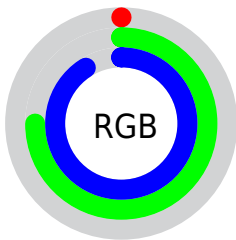

Distribution

- Red (0%)
- Green (75%)
- Blue (91%)