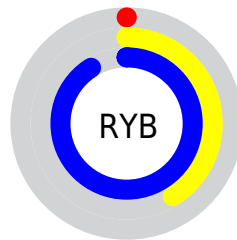

- Red (0%)
- Yellow (41%)
- Blue (91%)