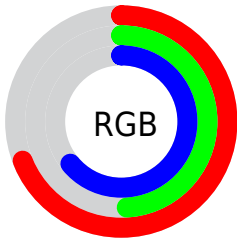

Distribution

- Red (69%)
- Green (49%)
- Blue (64%)