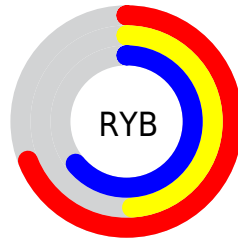

- Red (69%)
- Yellow (49%)
- Blue (64%)