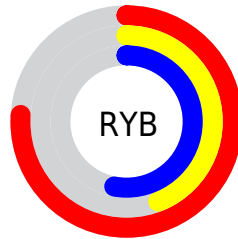

Details

The XYZ color **32.0896, 24.6470, 25.6203** is a light color, and the websafe version is hex **CC6699**. A complement of this color would be **33.1039, 44.5256, 45.3799**, and the grayscale version is **24.4339, 25.7063, 27.9942**.

A 20% lighter version of the original color is **62.2084, 51.0074, 53.5804**, and **13.6788, 9.4195, 9.6915** is the 20% darker color. If you saturate the color by 10%, you get **29.2676, 20.4692, 20.1592**, and if you desaturate by 10%, it is **35.4998, 29.7922, 31.9211**.

Distribution

Red (76%)

Green (44%)

Blue (53%)

Red (76%)

Yellow (44%)

Blue (53%)

Cyan (0%)