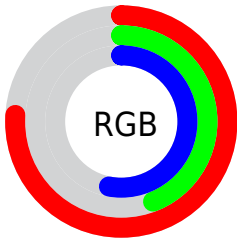

Distribution

Red (76%)

Green (44%)

Blue (53%)