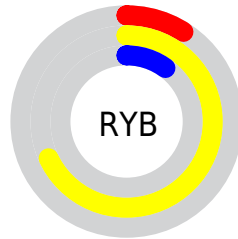

Details

The XYZ color **32.0853, 38.9919, 6.6457** is a dark color, and the websafe version is hex **999900**. A complement of this color would be **8.3734, 3.8891, 40.3562**, and the grayscale version is **31.8202, 33.4773, 36.4568**.

A 20% lighter version of the original color is **62.3322, 73.5335, 19.7122**, and **13.8990, 17.4965, 2.6446** is the 20% darker color. If you saturate the color by 10%, you get **31.8868, 38.9053, 5.9899**, and if you desaturate by 10%, it is **32.3970, 39.1268, 7.8889**.

Distribution

Red (67%)

Green (68%)

Blue (9%)

Red (9%)

Yellow (68%)

Blue (10%)

Cyan (2%)