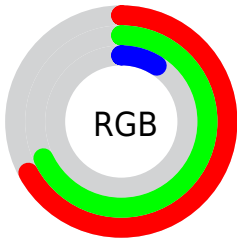

Distribution

Red (67%)

Green (68%)

Blue (9%)