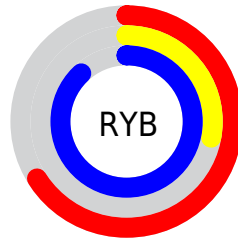

- Red (66%)
- Yellow (28%)
- Blue (88%)