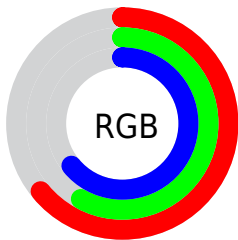

Distribution

- Red (64%)
- Green (58%)
- Blue (64%)