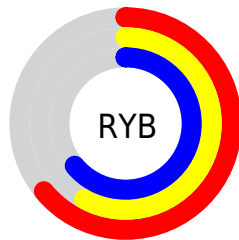

- Red (64%)
- Yellow (58%)
- Blue (64%)