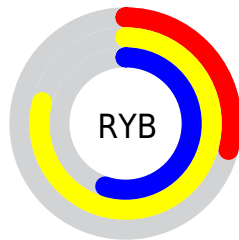

Red (29%)

Yellow (79%)

Blue (55%)