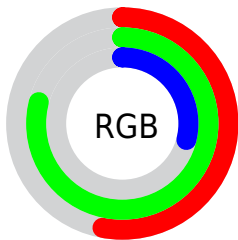

Distribution

Red (53%)

Green (79%)

Blue (29%)