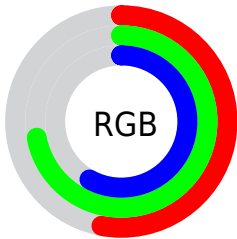

Distribution

Red (53%)

Green (72%)

Blue (58%)