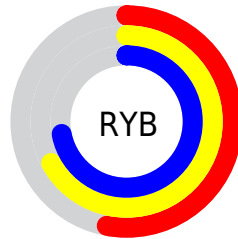

# Details

The XYZ color **32.1898, 41.1052, 34.6713** is a light color, and the websafe version is hex **99CC99**. A complement of this color would be **35.1228, 29.9456, 40.9763**, and the grayscale version is **35.5544, 37.4060, 40.7352**.

A 20% lighter version of the original color is **62.3850, 76.7362, 68.0234**, and **13.7545, 18.6861, 14.4371** is the 20% darker color. If you saturate the color by 10%, you get **28.5625, 39.3473, 29.4951**, and if you desaturate by 10%, it is **36.4346, 43.1710, 40.4553**.

# Distribution

Red (53%)

Green (72%)

Blue (58%)

Red (53%)

Yellow (67%)

Blue (72%)

Cyan (27%)