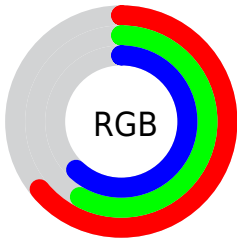

Distribution

- Red (64%)
- Green (58%)
- Blue (62%)