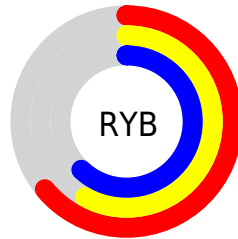

- Red (64%)
- Yellow (58%)
- Blue (62%)