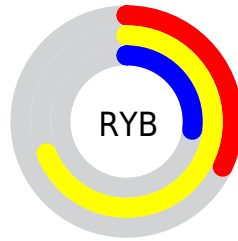

- Red (32%)
- Yellow (69%)
- Blue (27%)