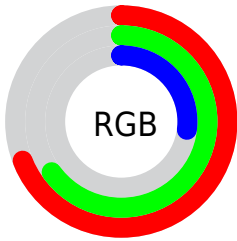

Distribution

- Red (69%)
- Green (65%)
- Blue (27%)