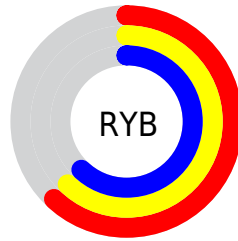

- Red (62%)
- Yellow (62%)
- Blue (62%)