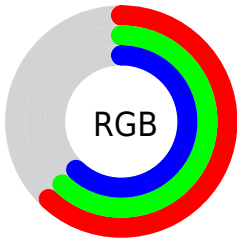

Distribution

- Red (62%)
- Green (62%)
- Blue (62%)