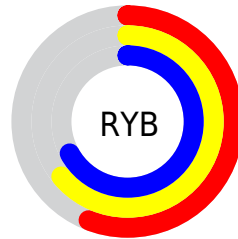

Details

The XYZ color **32.1705, 37.8009, 36.6111** is a light color, and the websafe version is hex **669999**. A complement of this color would be **33.4209, 31.2913, 37.9982**, and the grayscale version is **34.2172, 35.9992, 39.2031**.

A 20% lighter version of the original color is **62.2664, 71.5474, 70.8498**, and **13.7294, 16.7596, 15.6080** is the 20% darker color. If you saturate the color by 10%, you get **28.5528, 36.0340, 32.0600**, and if you desaturate by 10%, it is **36.3239, 39.8374, 41.5849**.

Distribution

Red (56%)

Green (67%)

Blue (61%)

Red (56%)

Yellow (64%)

Blue (67%)

Cyan (16%)