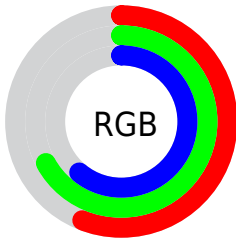

Distribution

Red (56%)

Green (67%)

Blue (61%)