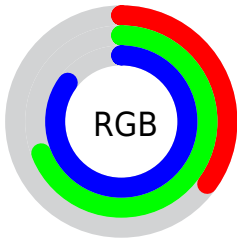

Distribution

- Red (35%)
- Green (69%)
- Blue (85%)