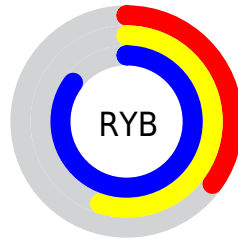

- Red (35%)
- Yellow (55%)
- Blue (85%)