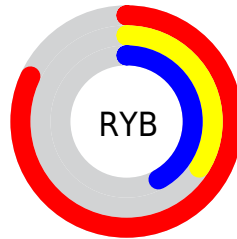

Details

The XYZ color **32.2238, 21.2515, 16.0392** is a dark color, and the websafe version is hex **CC6666**. The color can be described as middle muted rose. A complement of this color would be **35.8249, 51.2540, 56.1527**, and the grayscale version is **19.5279, 20.5448, 22.3733**.

A 20% lighter version of the original color is **56.7039, 42.4505, 37.1034**, and **13.8065, 7.6785, 4.8921** is the 20% darker color. If you saturate the color by 10%, you get **29.9730, 18.0611, 11.2474**, and if you desaturate by 10%, it is **35.1492, 25.4940, 21.9727**.

Distribution

Red (82%)

Green (34%)

Blue (42%)

Red (82%)

Yellow (34%)

Blue (42%)

Cyan (0%)