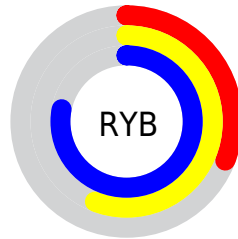

- Red (31%)
- Yellow (56%)
- Blue (78%)