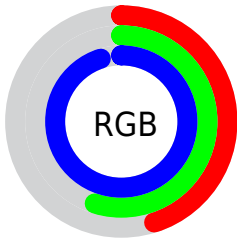

Distribution

- Red (45%)
- Green (55%)
- Blue (95%)