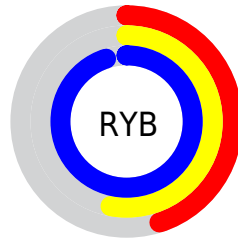

- Red (45%)
- Yellow (53%)
- Blue (95%)