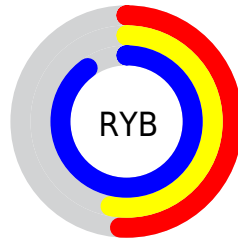

Details

The XYZ color **32.1669, 27.8104, 77.8013** is a light color, and the websafe version is hex **9999FF**. A complement of this color would be **63.3363, 72.1488, 32.0622**, and the grayscale version is **26.5664, 27.9499, 30.4374**.

A 20% lighter version of the original color is **56.7723, 53.8778, 102.0150**, and **13.7723, 11.1686, 40.9650** is the 20% darker color. If you saturate the color by 10%, you get **26.2492, 20.6703, 76.7356**, and if you desaturate by 10%, it is **39.5027, 36.6210, 79.1158**.

Distribution

Red (51%)

Green (53%)

Blue (90%)

Red (51%)

Yellow (53%)

Blue (90%)

Cyan (43%)