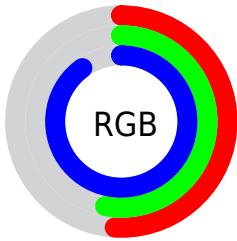

Distribution

Red (51%)

Green (53%)

Blue (90%)