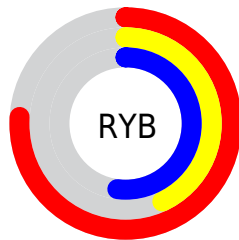

- Red (76%)
- Yellow (43%)
- Blue (52%)