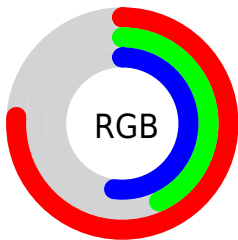

Distribution

- Red (76%)
- Green (43%)
- Blue (52%)