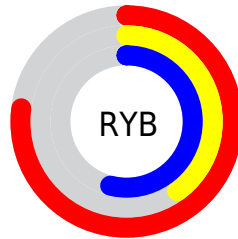

Details

The XYZ color **32.3916, 23.3770, 26.4719** is a dark color, and the websafe version is hex **CC6699**. A complement of this color would be **32.1718, 45.4611, 41.7321**, and the grayscale version is **23.0079, 24.2061, 26.3604**.

A 20% lighter version of the original color is **62.4227, 48.7546, 54.8357**, and **13.7635, 8.7196, 9.9744** is the 20% darker color. If you saturate the color by 10%, you get **29.8078, 19.5698, 21.4165**, and if you desaturate by 10%, it is **35.5435, 28.1517, 32.2359**.

Distribution

Red (77%)

Green (40%)

Blue (54%)

Red (77%)

Yellow (40%)

Blue (54%)

Cyan (0%)