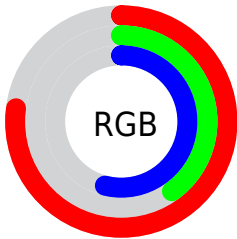

Distribution

Red (77%)

Green (40%)

Blue (54%)