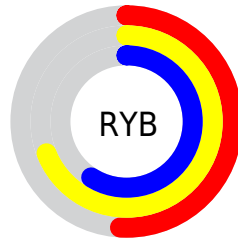

Details

The XYZ color **32.4293, 39.0172, 26.5908** is a light color, and the websafe version is hex **999966**. A complement of this color would be **28.3522, 25.3761, 43.9633**, and the grayscale version is **34.9743, 36.7957, 40.0705**.

A 20% lighter version of the original color is **63.0318, 73.9391, 55.2055**, and **13.8611, 17.4971, 10.0439** is the 20% darker color. If you saturate the color by 10%, you get **29.8396, 37.8065, 20.9087**, and if you desaturate by 10%, it is **35.3311, 40.3682, 33.3291**.

Distribution

Red (60%)

Green (69%)

Blue (51%)

Red (51%)

Yellow (69%)

Blue (59%)

Cyan (13%)