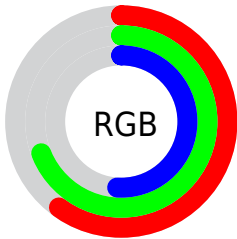

Distribution

Red (60%)

Green (69%)

Blue (51%)