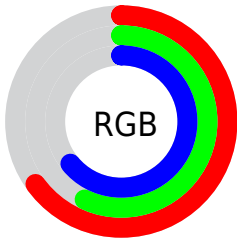

Distribution

- Red (65%)
- Green (57%)
- Blue (64%)