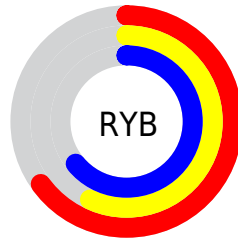

- Red (65%)
- Yellow (57%)
- Blue (64%)