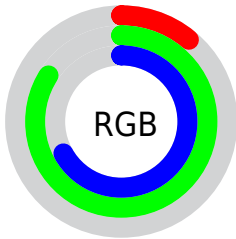

Distribution

- Red (11%)
- Green (84%)
- Blue (67%)