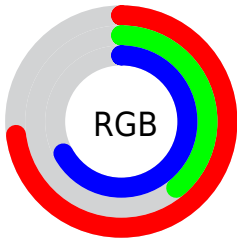

Distribution

- Red (73%)
- Green (39%)
- Blue (67%)