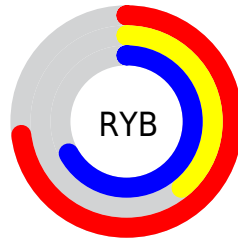

- Red (73%)
- Yellow (39%)
- Blue (67%)