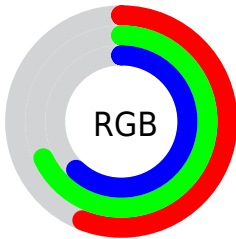

Distribution

Red (56%)

Green (68%)

Blue (62%)