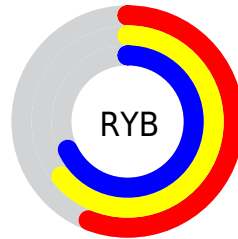

## Conversions Part 2

Format	Color
<a href="#">RYB</a>	<a href="#">143, 163, 173</a>
Decimal	<a href="#">9416093</a>
CIELab	<a href="#">68.14, -13.54, 4.80</a>
CIELCh	<a href="#">68, 14.371, 160.473</a>
Yxy	<a href="#">38.1611, 0.2994, 0.3531</a>
Android (android.graphics.Color)	<a href="#">4287606173 (0xFF8FAD9D)</a>
YUV	<a href="#">162.2060, -2.5666, -16.8437</a>
Hunter-Lab	<a href="#">61.7747, -14.6087, 7.1942</a>

# Details

The XYZ color **32.3571, 38.1611, 37.5587** is a light color, and the websafe version is hex **669999**. A complement of this color would be **33.3155, 31.0334, 37.0368**, and the grayscale version is **34.4560, 36.2504, 39.4767**.

A 20% lighter version of the original color is **62.6530, 72.1106, 72.9039**, and **13.8525, 16.9907, 16.1851** is the 20% darker color. If you saturate the color by 10%, you get **28.8319, 36.4325, 33.4357**, and if you desaturate by 10%, it is **36.4059, 40.1549, 42.0185**.

# Distribution

Red (56%)

Green (68%)

Blue (62%)

Red (56%)

Yellow (64%)

Blue (68%)

Cyan (17%)