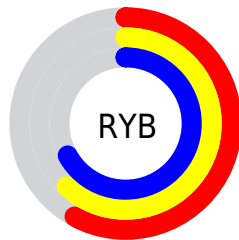

Details

The XYZ color **32.3888, 35.0388, 43.0863** is a light color, and the websafe version is hex **999999**. A complement of this color would be **33.8117, 34.4612, 32.8874**, and the grayscale version is **32.8094, 34.5180, 37.5901**.

A 20% lighter version of the original color is **62.7606, 67.6185, 80.9780**, and **13.7757, 15.0013, 19.3090** is the 20% darker color. If you saturate the color by 10%, you get **28.4750, 31.4454, 42.5995**, and if you desaturate by 10%, it is **36.8099, 38.9750, 43.6136**.

Distribution

Red (58%)

Green (64%)

Blue (67%)

Red (58%)

Yellow (62%)

Blue (67%)

Cyan (13%)