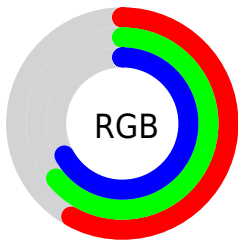

Distribution

Red (58%)

Green (64%)

Blue (67%)