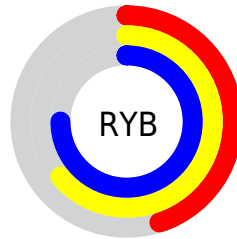

- Red (45%)
- Yellow (64%)
- Blue (75%)