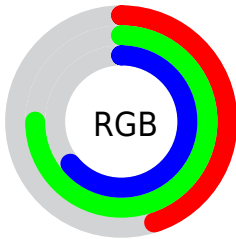

Distribution

- Red (45%)
- Green (75%)
- Blue (64%)