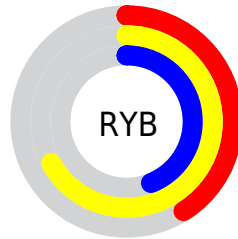

- Red (41%)
- Yellow (67%)
- Blue (44%)