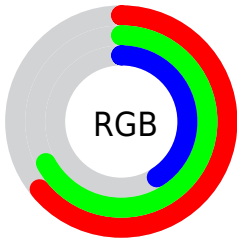

Distribution

- Red (64%)
- Green (67%)
- Blue (41%)