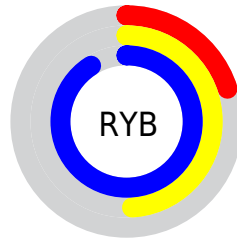

- Red (20%)
- Yellow (49%)
- Blue (91%)