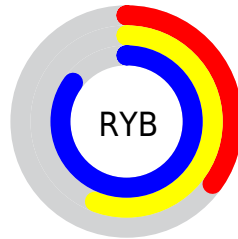

- Red (35%)
- Yellow (56%)
- Blue (85%)