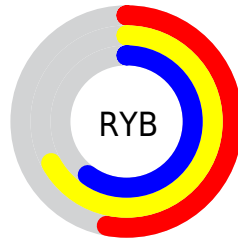

Red (53%)

Yellow (67%)

Blue (60%)