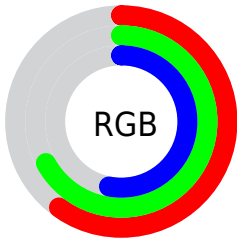

Distribution

Red (60%)

Green (67%)

Blue (53%)