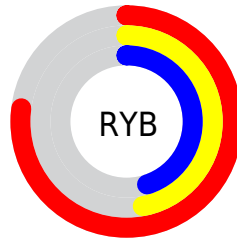

Details

The XYZ color **32.3990, 26.1443, 19.2583** is a dark color, and the websafe version is hex **CC6666**. A complement of this color would be **35.5331, 44.8225, 59.0032**, and the grayscale version is **25.5345, 26.8643, 29.2552**.

A 20% lighter version of the original color is **62.8755, 53.5182, 43.0925**, and **13.7590, 10.1386, 6.3860** is the 20% darker color. If you saturate the color by 10%, you get **29.4184, 21.7813, 13.3379**, and if you desaturate by 10%, it is **36.0441, 31.4537, 26.5800**.

Distribution

Red (77%)

Green (47%)

Blue (45%)

Red (77%)

Yellow (47%)

Blue (45%)

Cyan (0%)