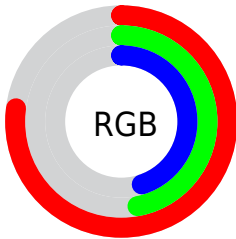

Distribution

Red (77%)

Green (47%)

Blue (45%)